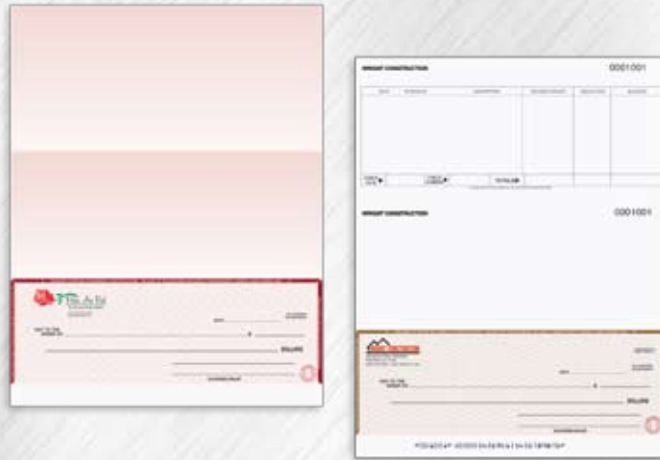

Custom Laser Checks

Long Run Blank Laser Checks (No MICR)

Available in quantities up to 20 million sheets

- 11" laser checks available in up to 5 spot colors
- 14" laser checks available in up to 6 spot colors

Short to Long Run Laser Checks (MICR Encoded)

Available in quantities up to 20 million sheets

- 11" laser checks available in up to 5 spot colors
- 14" laser checks available in up to 6 spot colors

Custom Unit Set Checks

Short to Long Run Unit Set Checks

Available in quantities up to 20 million sheets

- 14" (includes all checks whose depth dimension is a variable of 14)
- 14" continuous checks available in up to 5 spot colors
- 17" (includes all checks whose depth dimension is a variable of 17)
- 17" continuous checks available in up to 5 spot colors
- 22" (includes all checks whose depth dimension is a variable of 22)
- 22" continuous checks available in up to 5 spot colors
- 24" (includes all checks whose depth dimension is a variable of 24)
- 24" continuous checks available in up to 5 spot colors